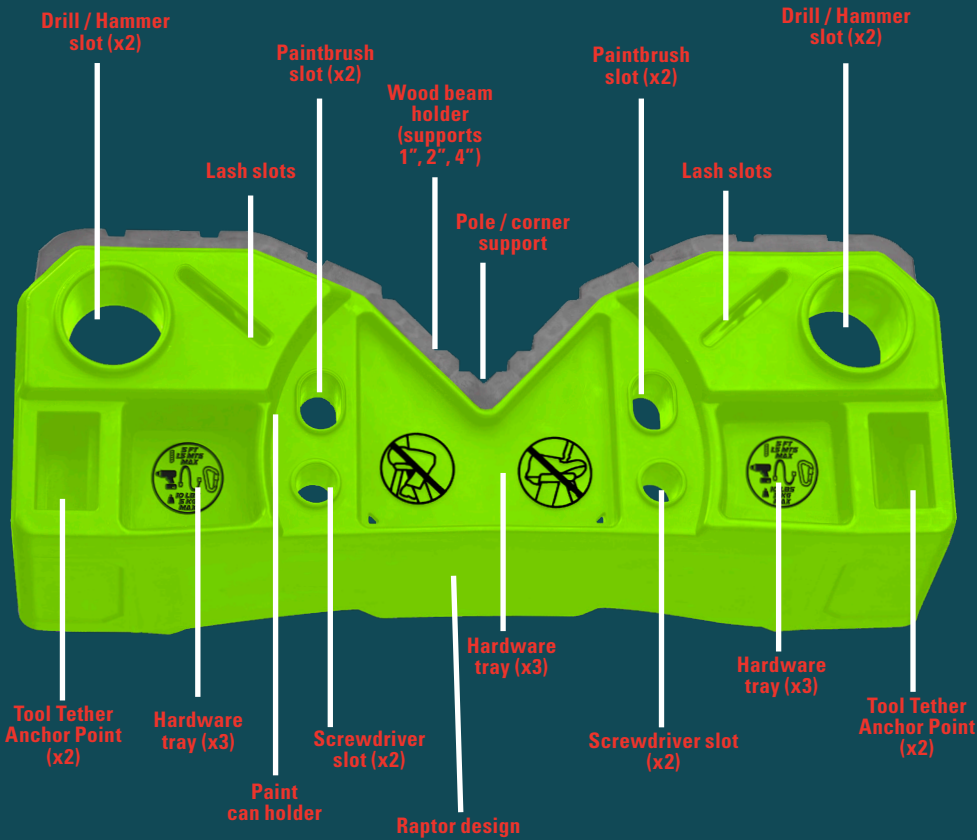

## ACCESSORIES

### LOUISVILLE LADDER

BECAUSE WORK AIN'T PLAY

**Protop™** accessory available as an after-market field installation. Order using kit part #PK1243.

Now has **80%** more **tool slots** for increased productivity

**ProTop™** is compatible for field installation on the following series

- FE4200HD
- FE4600HD
- FE3200
- FE7200
- FE7600
- FE1700
- FE0600